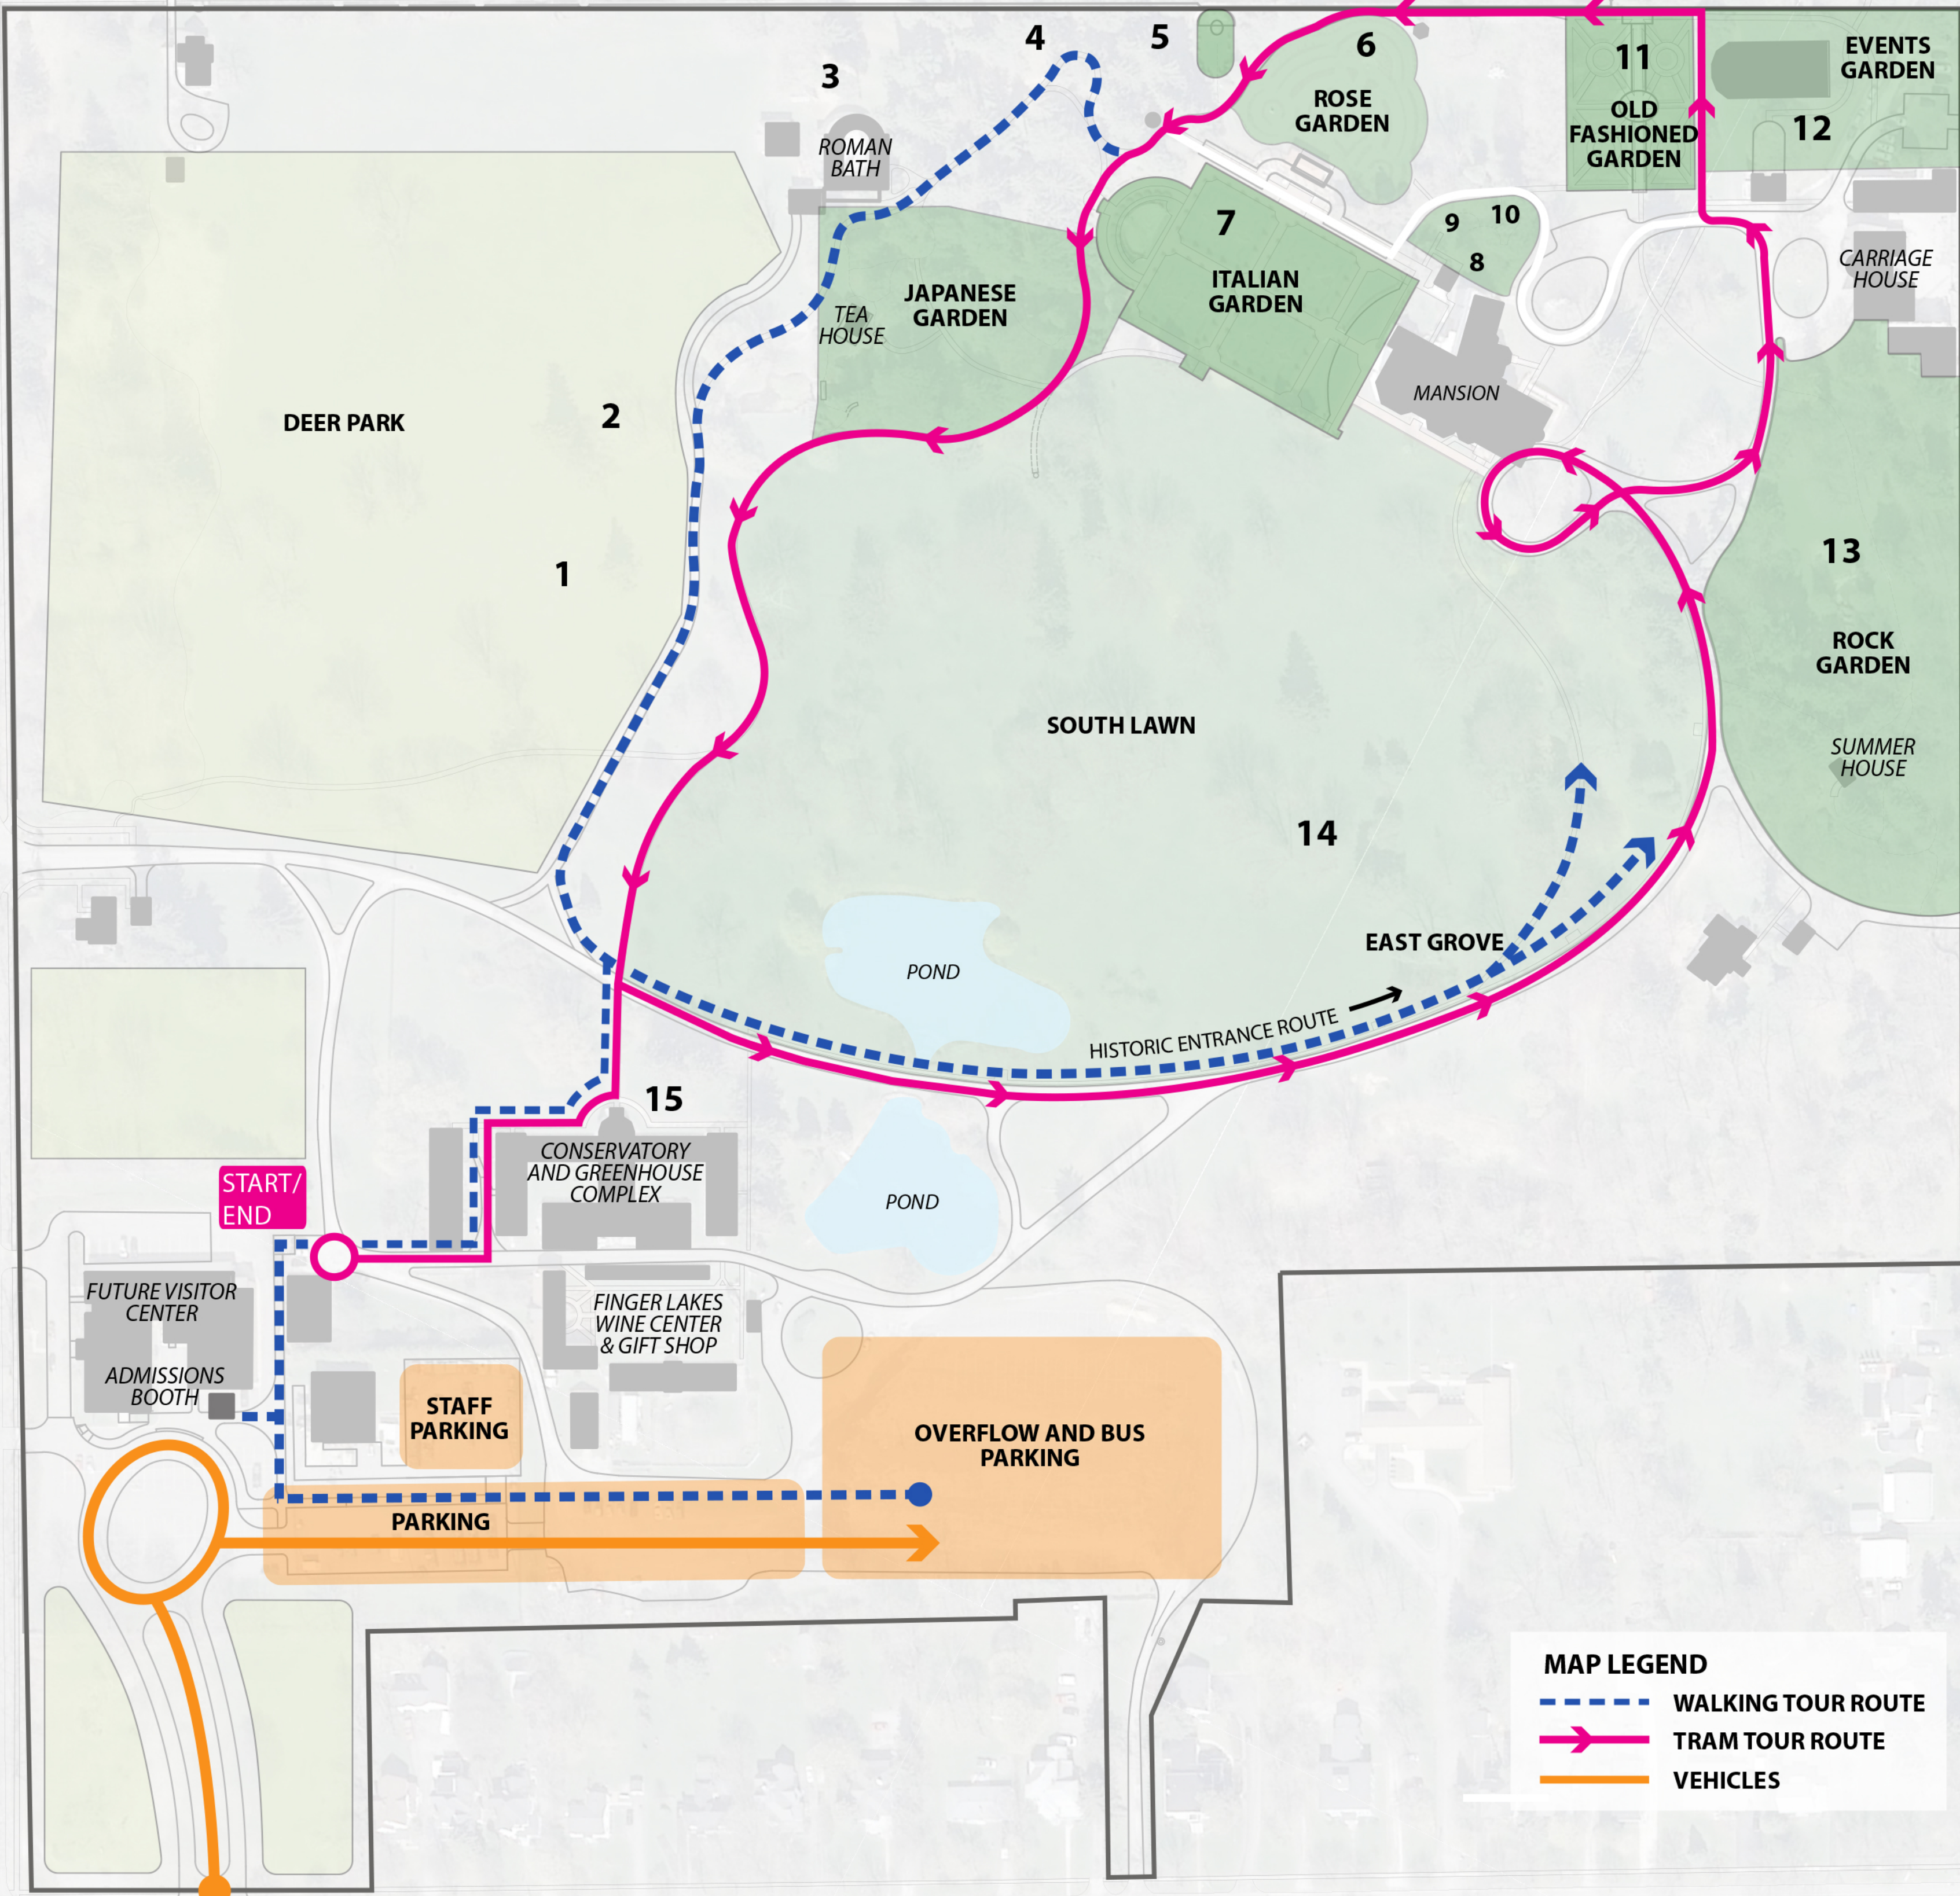

FORT HILL STREET

CHARLOTTE STREET

EAST STREET

START/END

FUTURE VISITOR CENTER
ADMISSIONS BOOTH

STAFF PARKING

PARKING

OVERFLOW AND BUS PARKING

HISTORIC ENTRANCE ROUTE

MAP LEGEND

- WALKING TOUR ROUTE
- TRAM TOUR ROUTE
- VEHICLES

ENTRANCE / EXIT

GIBSON STREET